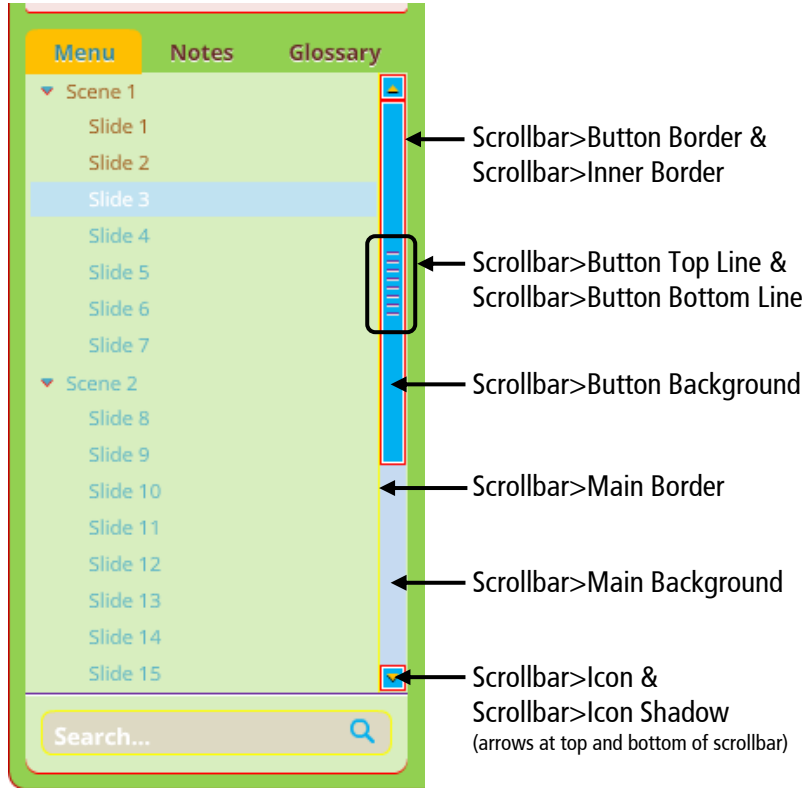

# Base Frame, Menu, and Controls

# Scrollbars\*

\*Scrollbars are always gray in HTML5 output.