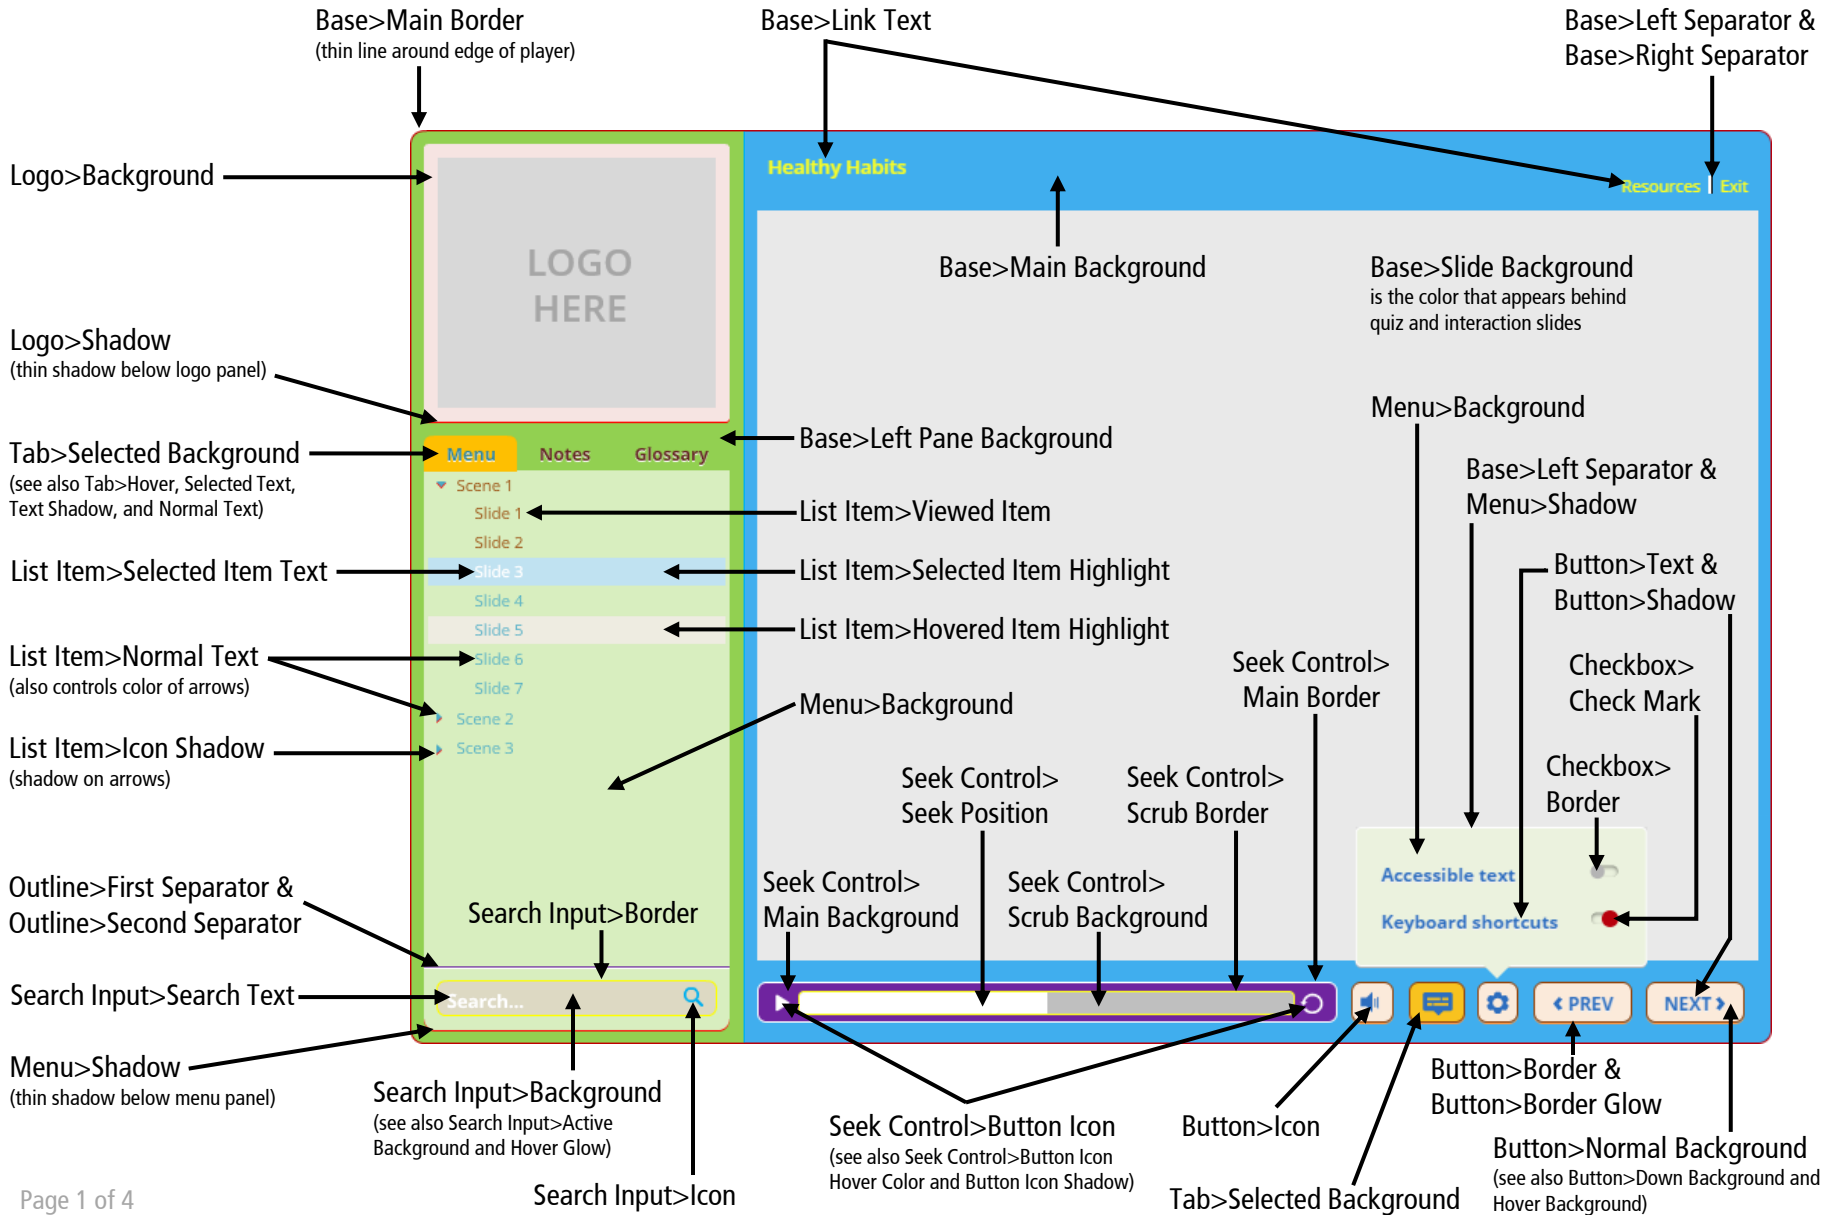

# Base Frame, Menu, and Controls

# Scrollbars\*

\*Scrollbars are always gray in HTML5 output.

# Accessibility

# Popups (resume prompt, time limit message, invalid answer, etc.)