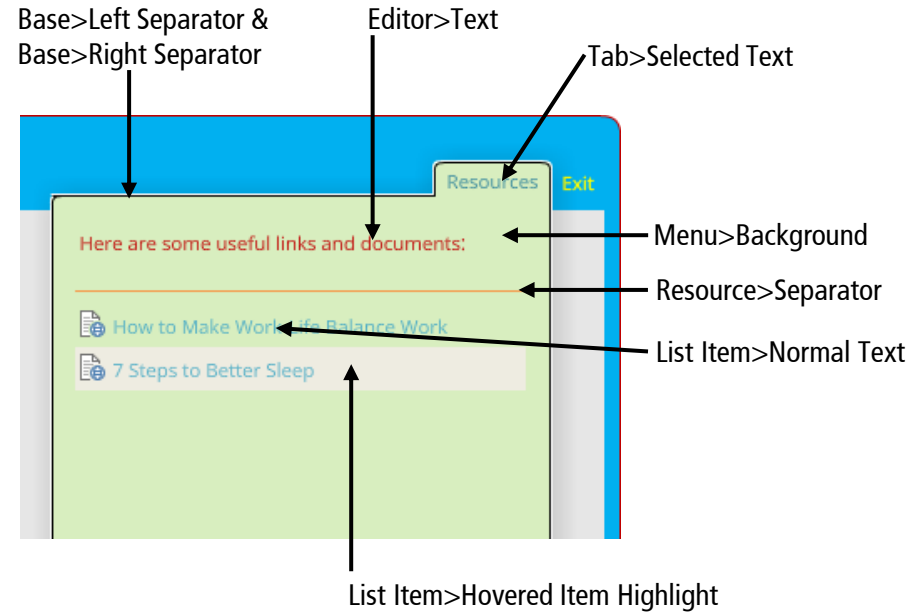

Search Filter

Resources

Volume Controller