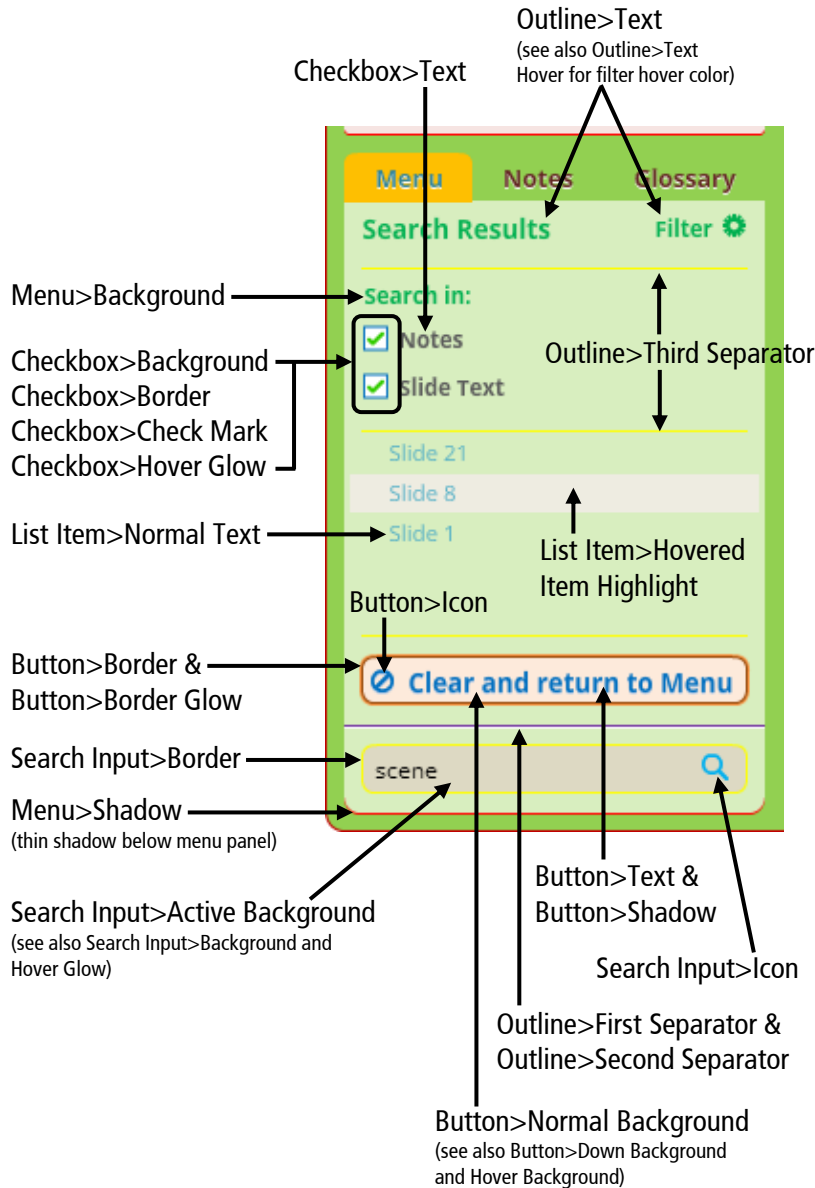

Search Filter